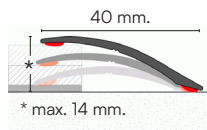

WPC / PS
75 x 2400x 12 mm.

Skirting.
(Coordinated)

Rodapié
(Coordinado)

This white PS skirting board is available in 80/100 (height) x 2250 (length) x 12 mm thickness. Esta disponible rodapié en blanco de PS, con medidas de 80/100 (alto) x 2250 (largo) x 12 espesor mm.

Aluminium (Adhesive)
38x 2250 mm.

Transition profile to aluminium.
Self-adhesive metallic finish.

Perfil de transición de aluminio
autoadhesivo acabado metálico

Aluminium (Adhesive)
38x 2250 mm.

Expansion profile to aluminium.
Self-adhesive metallic finish.