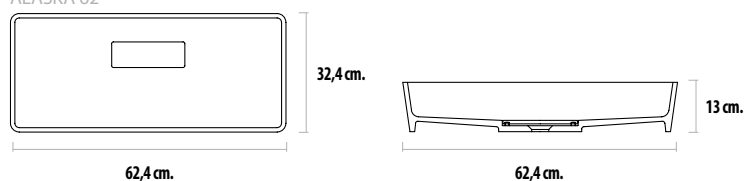

ALASKA 39/62/72 SOFT

SMART SOLID

INFORMACIÓN TÉCNICA

TECHNICAL INFORMATION | INFORMATION TECHNIQUE | INFORMAZIONE TECNICA

Acabados |

Finishing | Finition | Finitura: SOFT

Color |

Color | Couleur | Colori: CLASSIC WHITE

Medidas |

Measures | Mesures | Misure

ALASKA 39

ALASKA 62

ALASKA 72

OPCIÓN |
OPTION |
OPTION |
OPZIONE

Válvula Project
Project Valve
Bonde Project
Scarico Project

Colores estándar
Standard colours
Couleurs standard
Colori standard

M Colores metálicos
Metal colours
Couleurs Métalliques
Colori Metallizzati